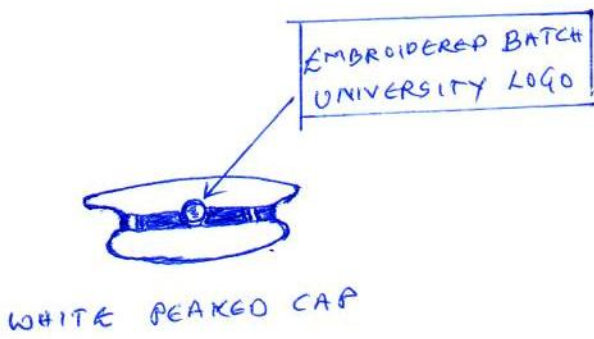

# SAFARI SUIT DESIGN.

Black background  
white letter  
Name Tag

Pocket  
embroidered  
University logo

(FRONT SIDE VIEW)

FLAP

(BACK SIDE VIEW)

(PANTS - NORMAL)

# DECORATED WHITE SUIT FOR DRIVERS

LONG PANT - NORMAL