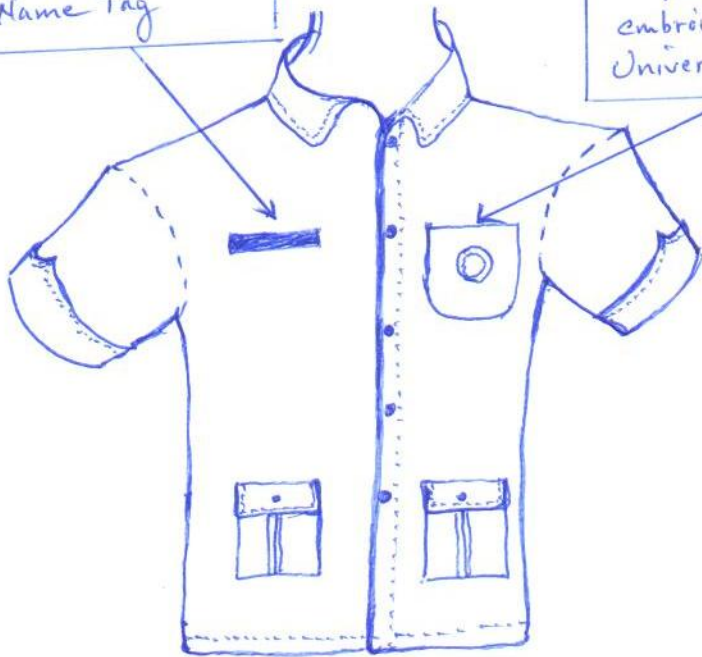

# SAFARI SUIT DESIGN.

Black background  
white letter  
Name Tag

Pocket  
embroidered  
University logo

(FRONT SIDE VIEW)

FLAP

(BACK SIDE VIEW)

(PANTS - NORMAL)

# DECORATED WHITE SUIT FOR DRIVERS

LONG PANT - NORMAL

## NAME TAGS / PLATES

1. FOR MTS MALE

BLACK BACKGROUND WITH WHITE LETTER

2. FOR DECORATED DRIVER SUIT

WHITE BACKGROUND WITH BLACK LETTER.

3. MTS NAGALAND UNIVERSITY TAG FOR LADIES

BLACK BACKGROUND WITH WHITE LETTERS