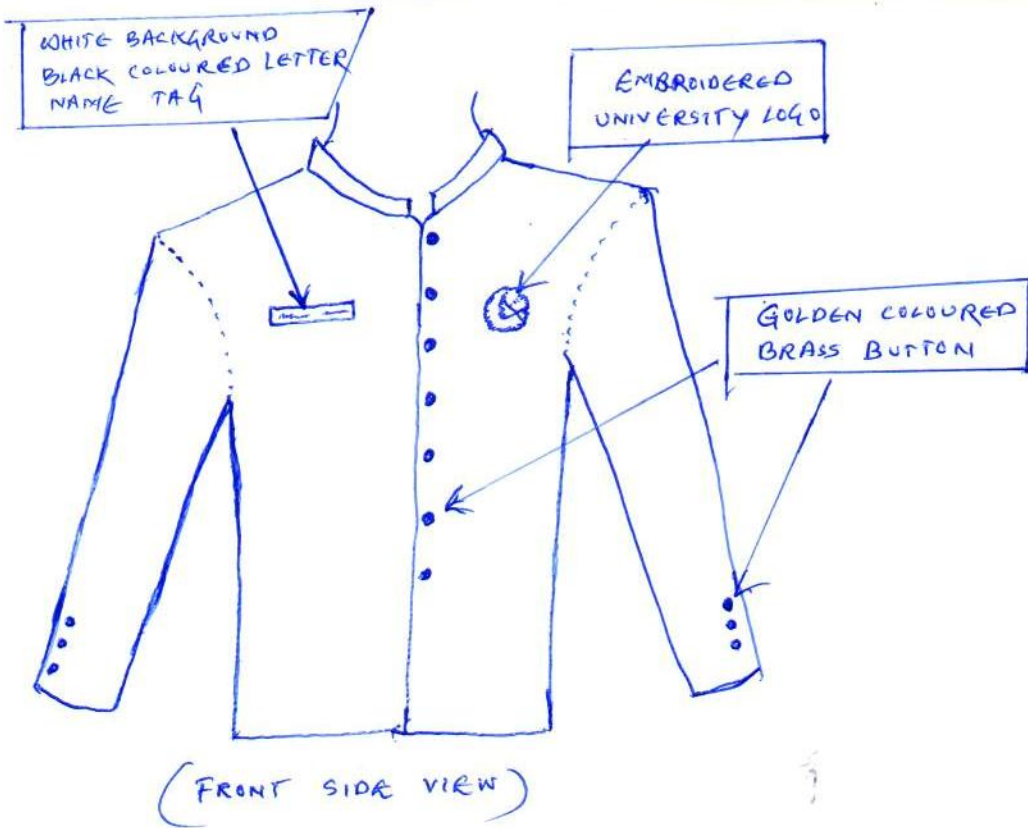

# SAFARI SUIT DESIGN.

Black background  
white letter  
Name Tag

Pocket  
embroidered  
University logo

(FRONT SIDE VIEW)

FLAP

(BACK SIDE VIEW)

(PANTS - NORMAL)

# DECORATED WHITE SUIT FOR DRIVERS

LONG PANT - NORMAL

## NAME TAGS / PLATES

1. FOR MTS MALE

BLACK BACKGROUND WITH WHITE LETTER

2. FOR DECORATED DRIVER SUIT

WHITE BACKGROUND WITH BLACK LETTER.

3. MTS NAGALAND UNIVERSITY TAG FOR LADIES

BLACK BACKGROUND WITH WHITE LETTERS