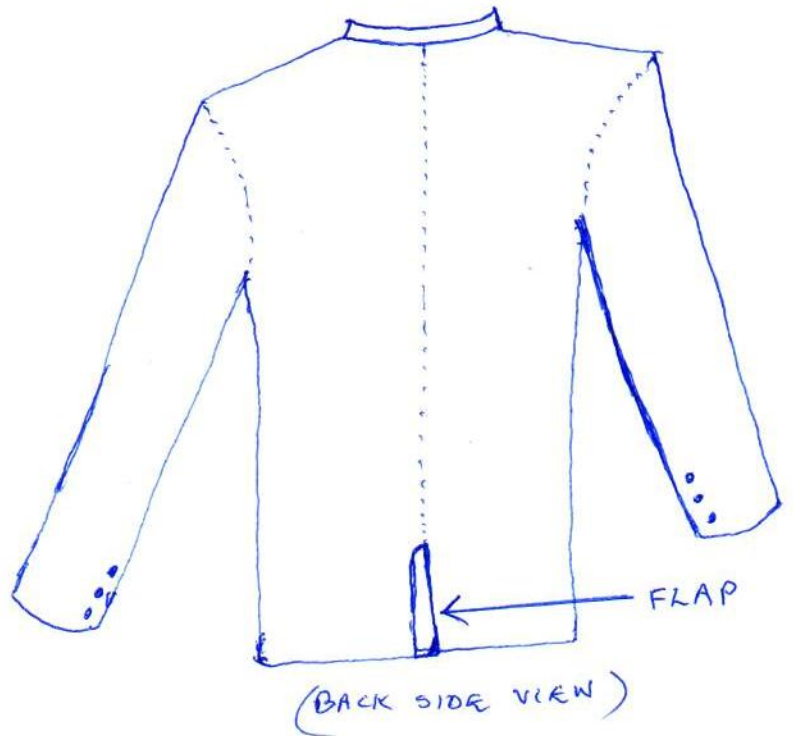

# SAFARI SUIT DESIGN.

Black background  
white letter  
Name Tag

Pocket  
embroidered  
University logo

(FRONT SIDE VIEW)

FLAP

(BACK SIDE VIEW)

(PANTS - NORMAL)

# DECORATED WHITE SUIT FOR DRIVERS

LONG PANT - NORMAL

## NAME TAGS / PLATES

1. FOR MTS MALE

BLACK BACKGROUND WITH WHITE LETTER

2. FOR DECORATED DRIVER SUIT

WHITE BACKGROUND WITH BLACK LETTER.

3. MTS NAGALAND UNIVERSITY TAG FOR LADIES

BLACK BACKGROUND WITH WHITE LETTERS